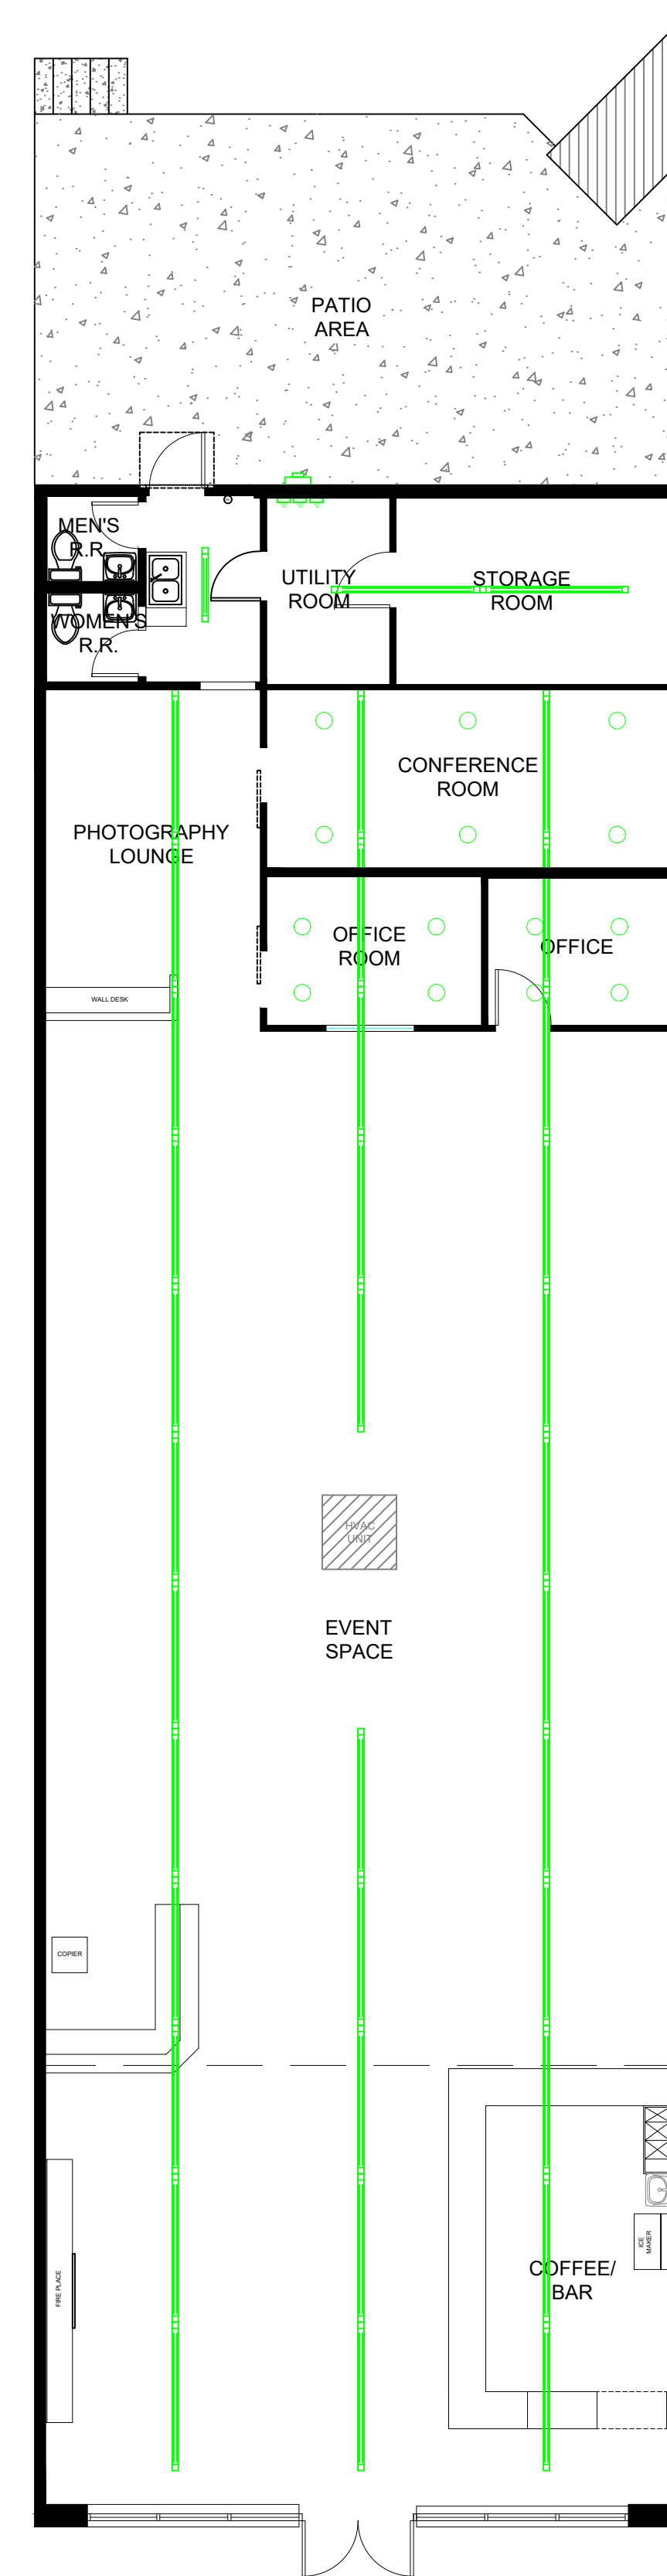

CoOperate Event Space

1305 ANDERSON STREET
BELTON, SC 29627

AERIAL VIEW OF SITE
SCALE: NTS

THE ARTS
SIMPSONVILLE, SC
(864)958-5000
designbythearts@gmail.com

FLOOR PLAN

SCALE: 1/8"=1'-0"

LIGHTING PLAN

SCALE: 1/8"=1'-0"

BACK WALL ELEVATION

SCALE: 3/16"=1'-0"

FRONT DOOR ELEVATION

SCALE: 3/16"=1'-0"

Notes:

REV:	DESCRIPTION:	BY:	DATE:

STATUS:

CoOperate Event Space
SHARED EVENT
SPACE
1024 ANDERSON STREET,
BELTON, SC 29627

SITE: 1024 ANDERSON STREET BELTON, SC 29627			
TITLE: EXISTING PLANS			
SCALE AT A1: AS NOTED	DATE: 6/2/2024	DRAWN: LCY	CHECKED: NA
DRAWING NO:	PAGE NUMBER 1	REVISION:	A