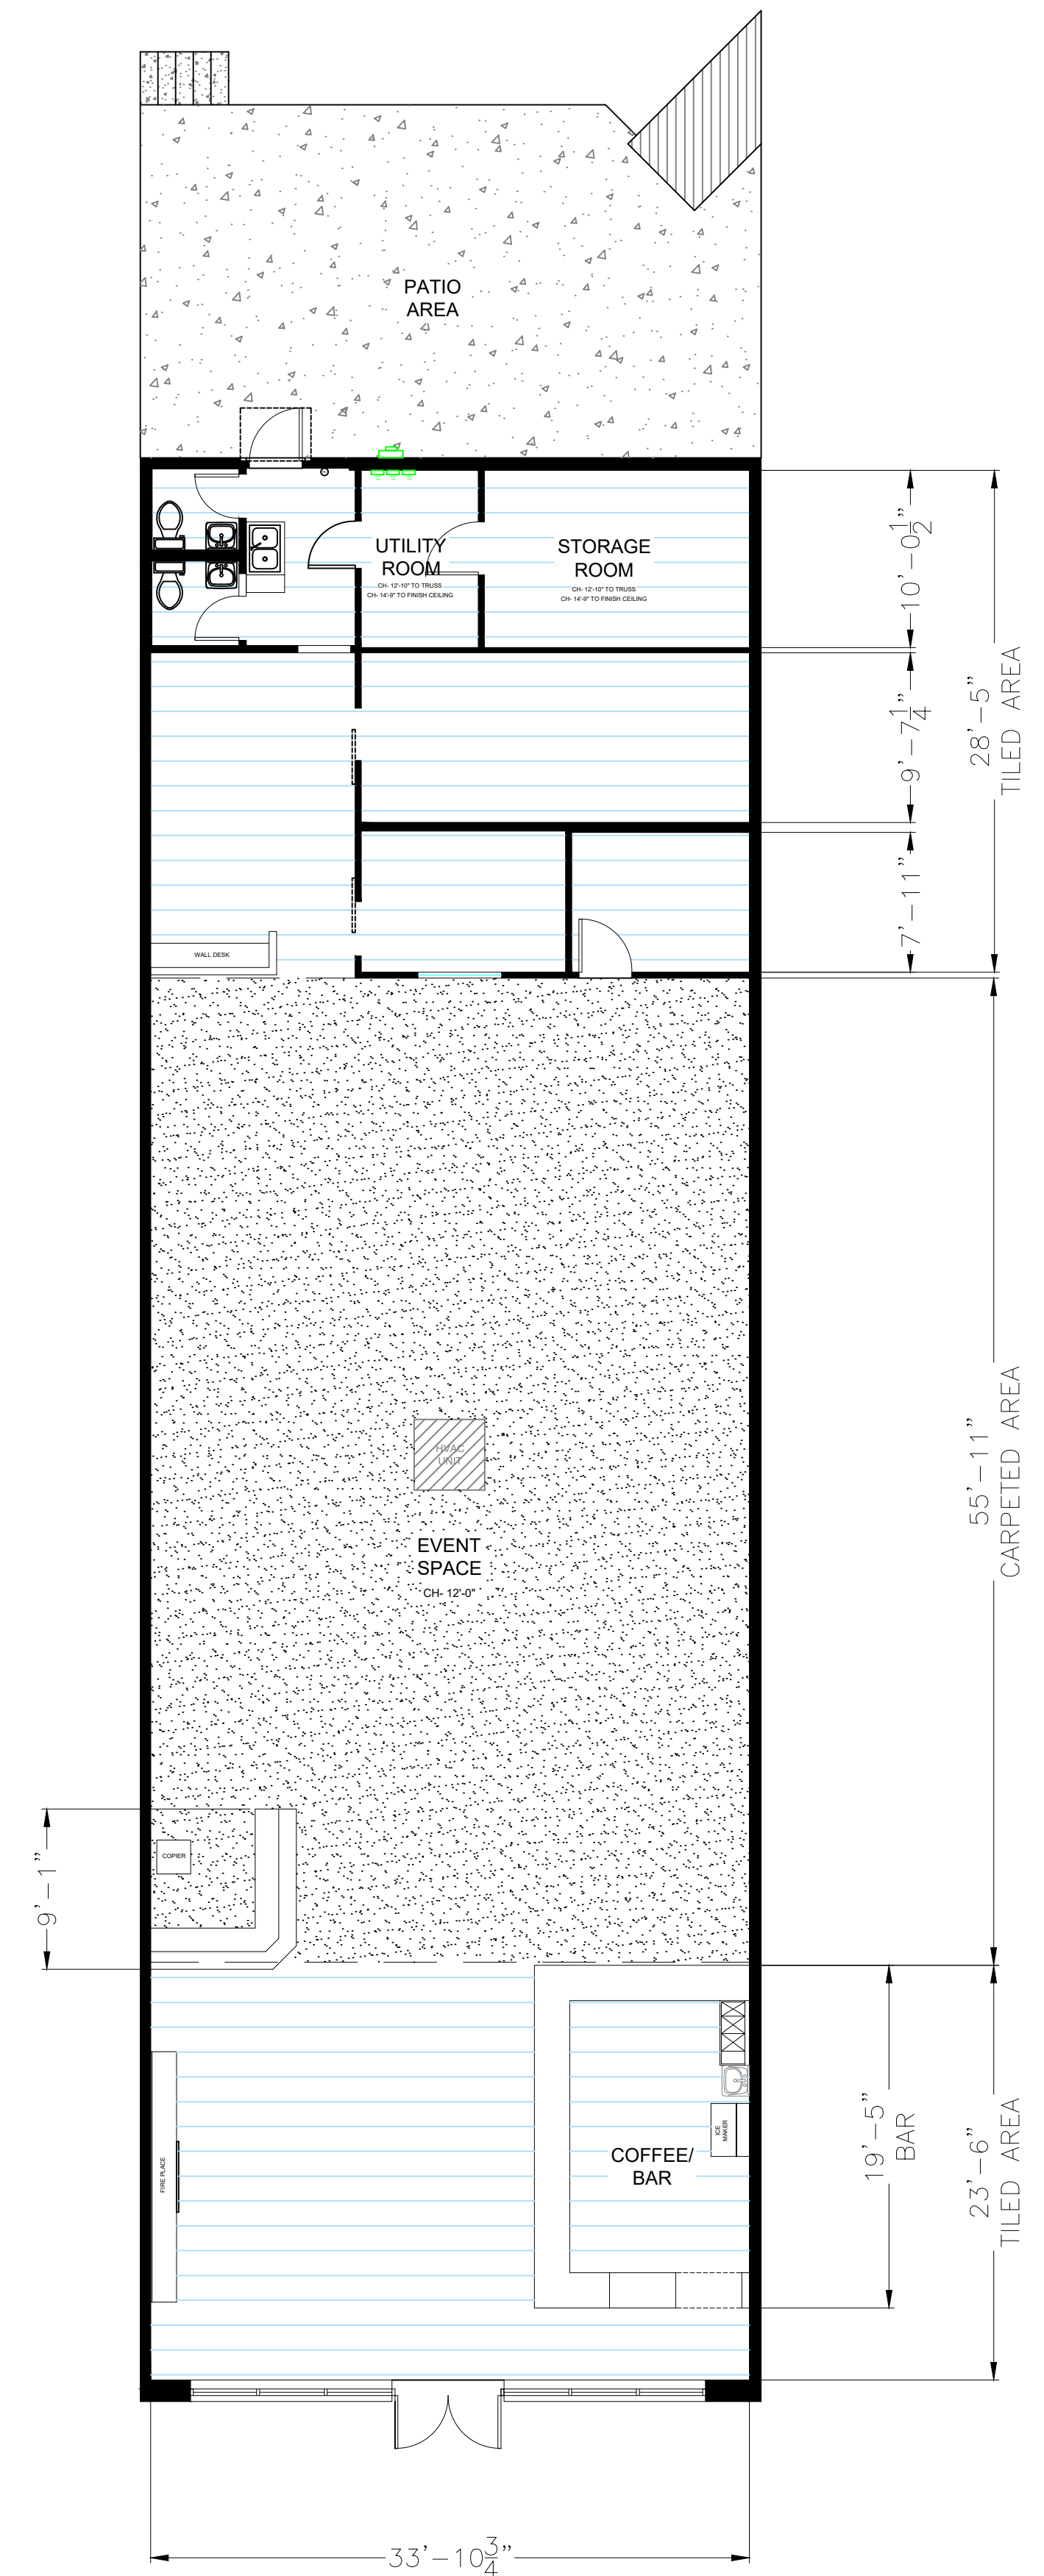

CoOperate Event Space

1305 ANDERSON STREET
BELTON, SC 29627

AERIAL VIEW OF SITE
SCALE: NTS

THE ARTS
SIMPSONVILLE, SC
(864)958-5000
designbythearts@gmail.com

FLOOR PLAN

SCALE: 1/8"=1'-0"

LIGHTING PLAN

SCALE: 1/8"=1'-0"

BACK WALL ELEVATION

SCALE: 3/16"=1'-0"

FRONT DOOR ELEVATION

SCALE: 3/16"=1'-0"

Notes:

REV:	DESCRIPTION:	BY:	DATE:

STATUS:

CoOperate Event Space
SHARED EVENT
SPACE
1024 ANDERSON STREET,
BELTON, SC 29627

SITE: 1024 ANDERSON STREET BELTON, SC 29627			
TITLE: EXISTING PLANS			
SCALE AT A1: AS NOTED	DATE: 6/2/2024	DRAWN: LCY	CHECKED: NA
DRAWING NO:	PAGE NUMBER 1	REVISION:	A