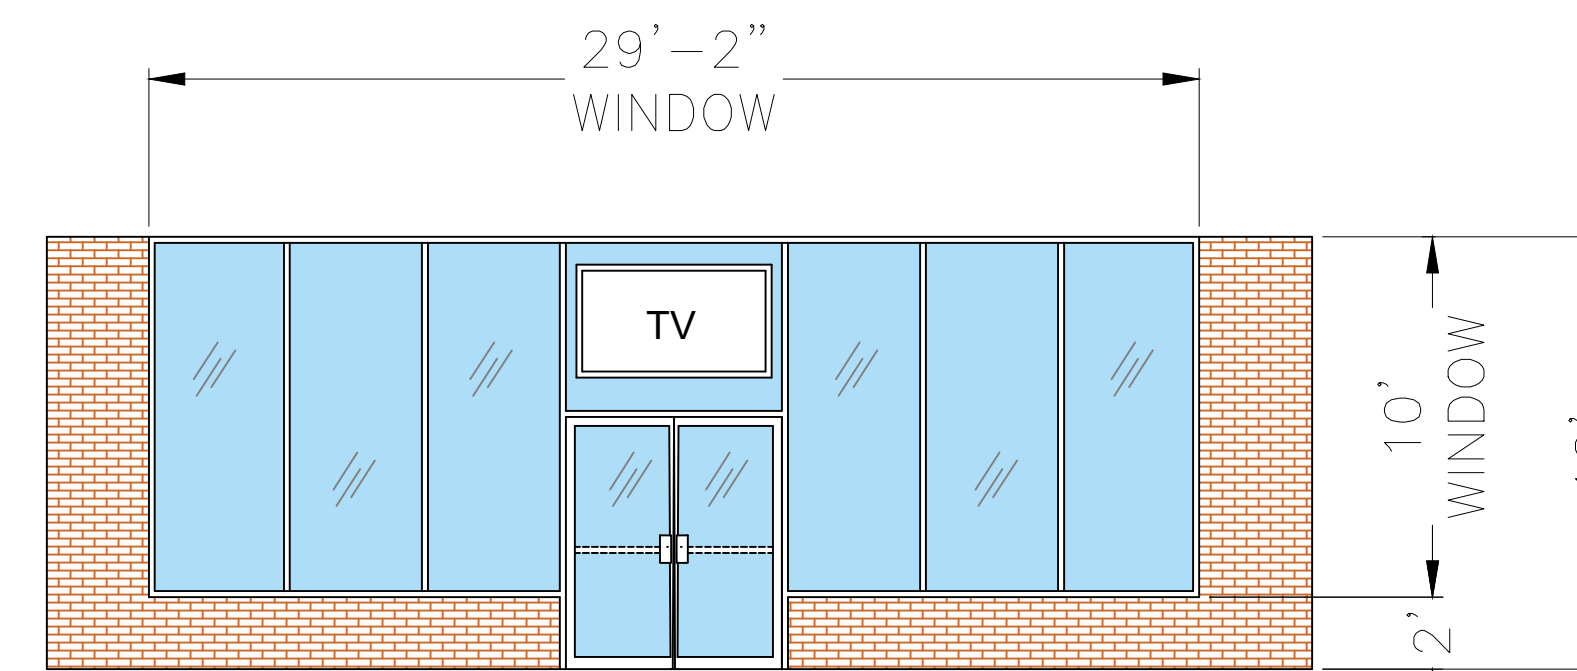

CoOperate Event Space

1305 ANDERSON STREET
BELTON, SC 29627

AERIAL VIEW OF SITE
SCALE: NTS

THE ARTS
SIMPSONVILLE, SC
(864)958-5000
designbythearts@gmail.com

FLOOR PLAN

SCALE: 1/8"=1'-0"

LIGHTING PLAN

SCALE: 1/8"=1'-0"

BACK WALL ELEVATION

SCALE: 3/16"=1'-0"

FRONT DOOR ELEVATION

SCALE: 3/16"=1'-0"

Notes:

REV:	DESCRIPTION:	BY:	DATE:

STATUS:

CoOperate Event Space
SHARED EVENT
SPACE
1024 ANDERSON STREET,
BELTON, SC 29627

SITE: 1024 ANDERSON STREET BELTON, SC 29627			
TITLE: EXISTING PLANS			
SCALE AT A1: AS NOTED	DATE: 6/2/2024	DRAWN: LCY	CHECKED: NA
DRAWING NO:	PAGE NUMBER 1	REVISION:	A